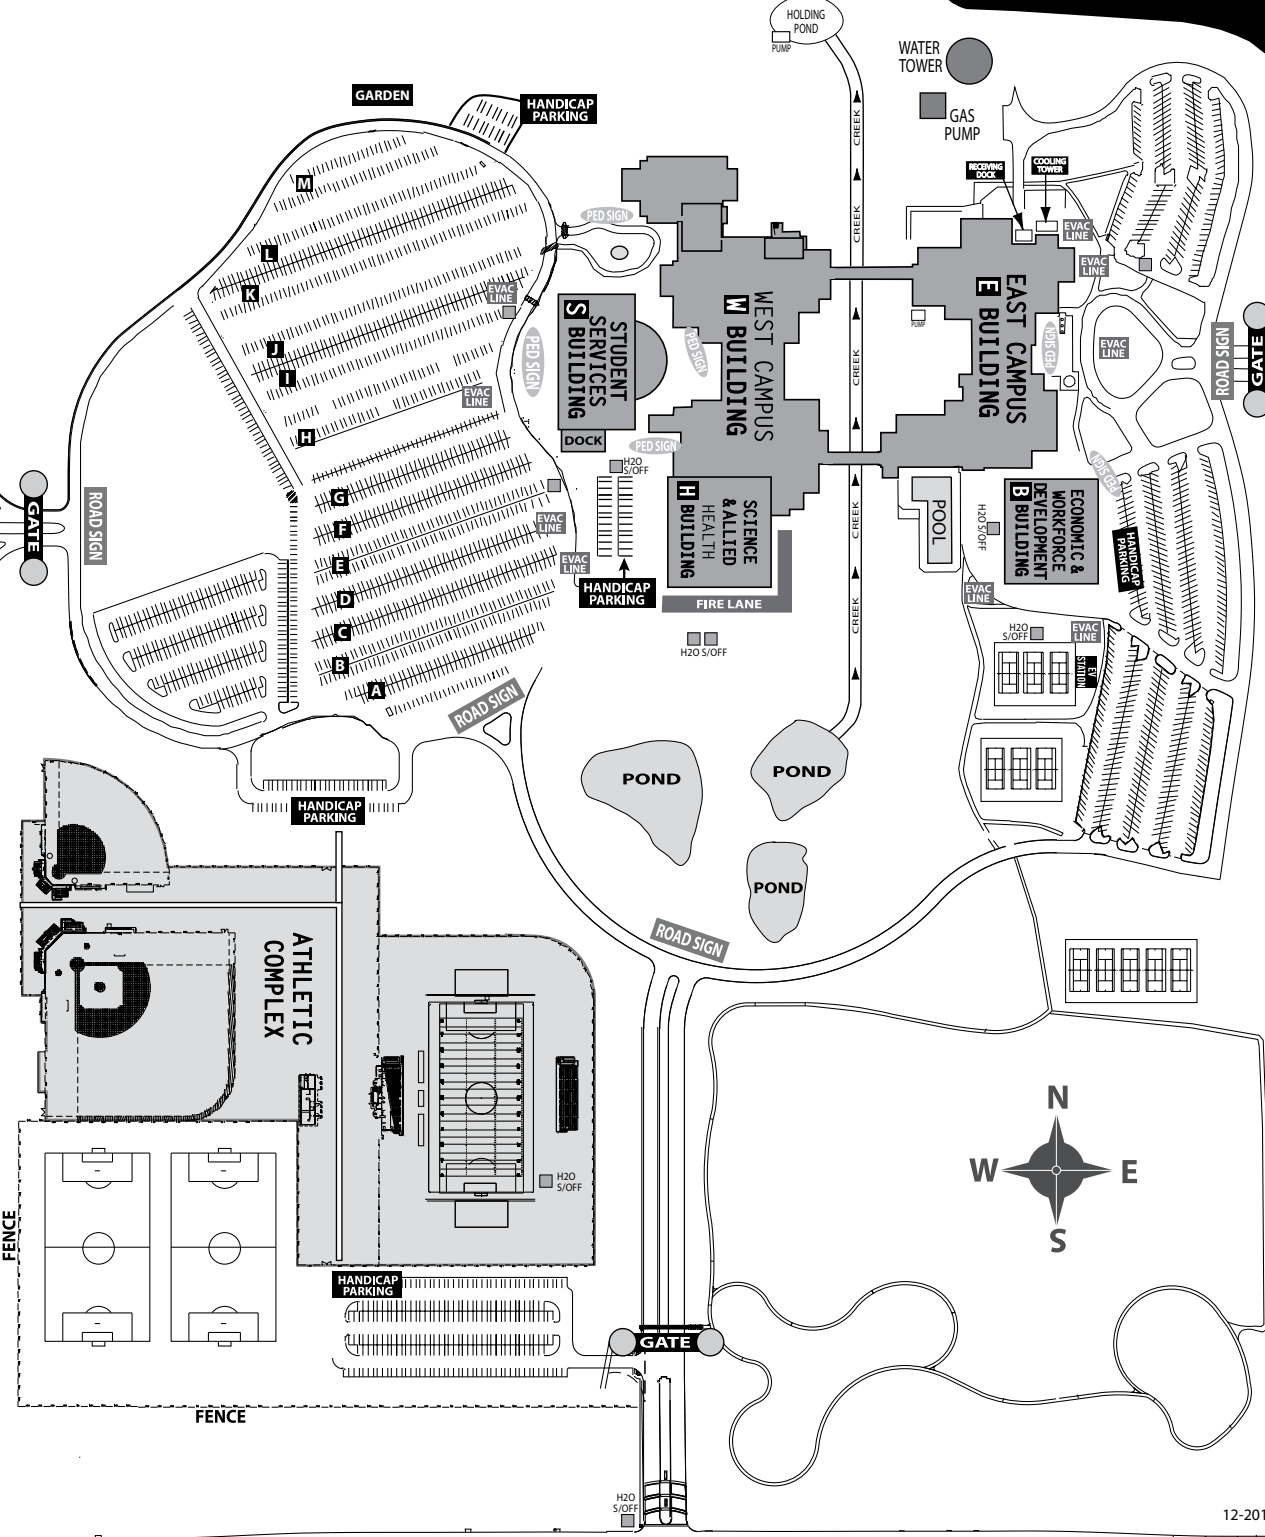

KEENELAND PARKWAY

DALLAS GOLF CLUB

MOLINA
HIGH SCHOOL

MARY BETHUNE
ELEMENTARY

DUNCANVILLE ROAD

KNOXVILLE ROAD

12-2016

ILLINOIS AVENUE

VALERO

JETER & SONS
FUNERAL HOME

TDA CHURCH

For up-to-date map, visit us online at mountainviewcollege.edu

Mountain View College
DALLAS COUNTY COMMUNITY COLLEGE DISTRICT

CAMPUS MAP

4849 W. Illinois Ave. • Dallas, TX 75211