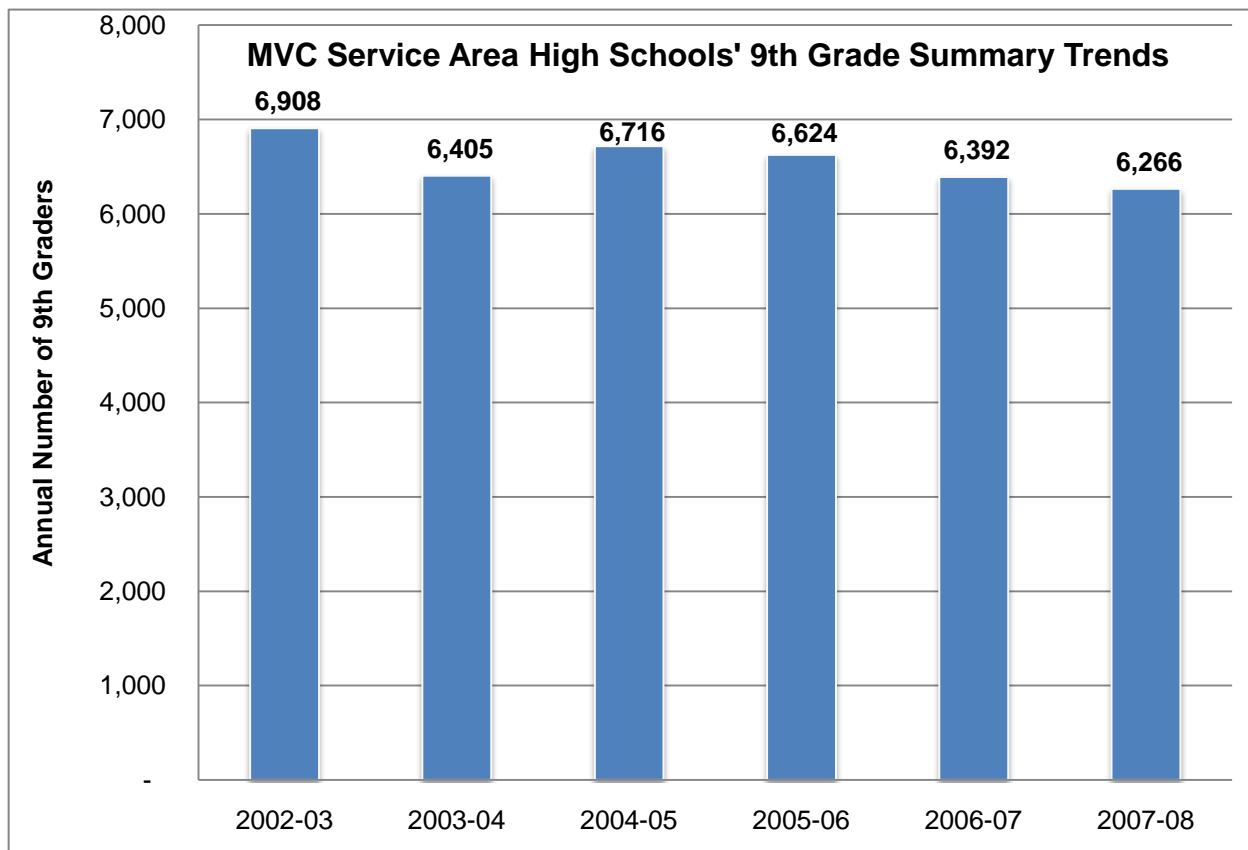

Source: TEA - AEIS Campus Profile Reports

MVC Service Area High Schools' Summary Enrollment by Grade

	2002-03	2003-04	2004-05	2005-06	2006-07	2007-08
■ 9th Grade	6,908	6,405	6,716	6,624	6,392	6,266
■ 10th Grade	4,733	5,171	5,000	5,430	5,217	5,622
■ 11th Grade	3,997	4,139	4,190	4,238	4,531	4,261
■ 12th Grade	3,205	3,465	3,575	3,835	3,614	3,871