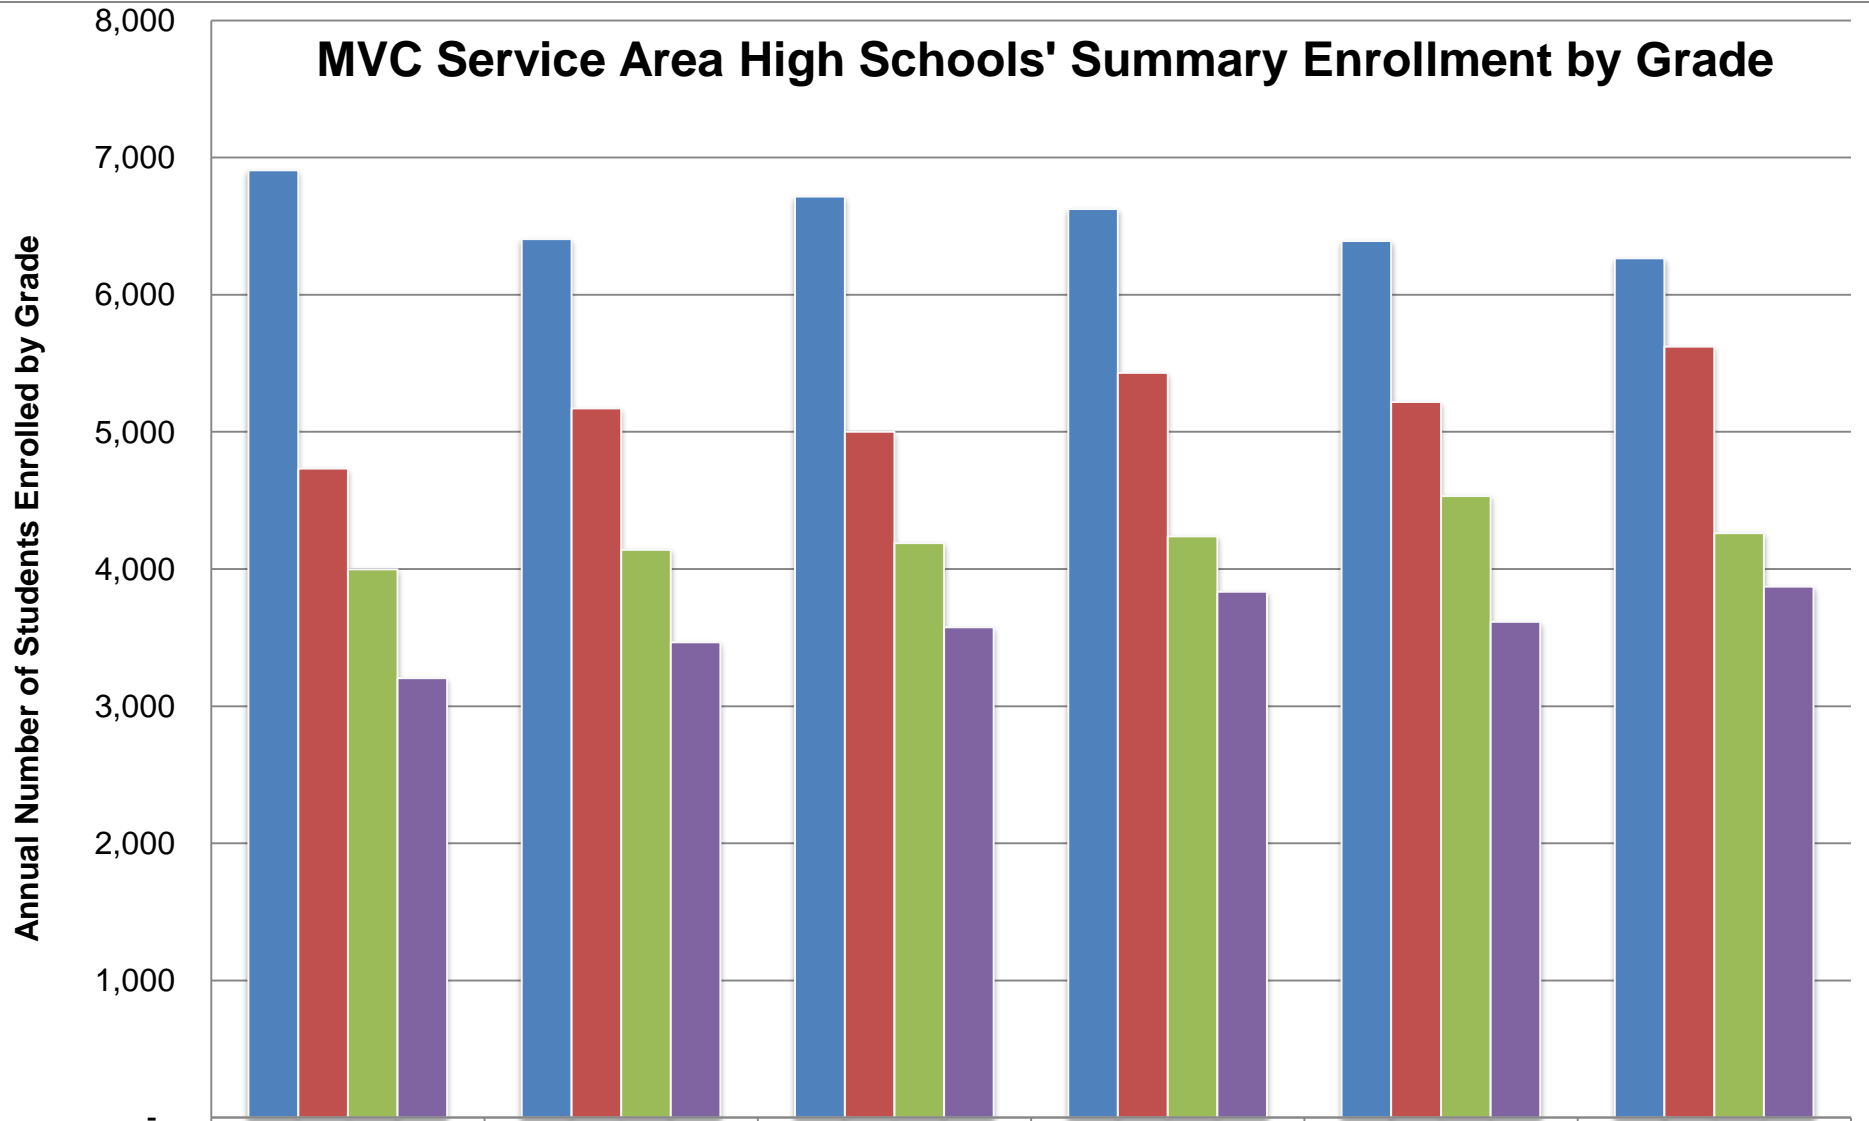

Source: TEA - AEIS Campus Profile Reports

MVC Service Area High Schools' Summary Enrollment by Grade

	2002-03	2003-04	2004-05	2005-06	2006-07	2007-08
■ 9th Grade	6,908	6,405	6,716	6,624	6,392	6,266
■ 10th Grade	4,733	5,171	5,000	5,430	5,217	5,622
■ 11th Grade	3,997	4,139	4,190	4,238	4,531	4,261
■ 12th Grade	3,205	3,465	3,575	3,835	3,614	3,871