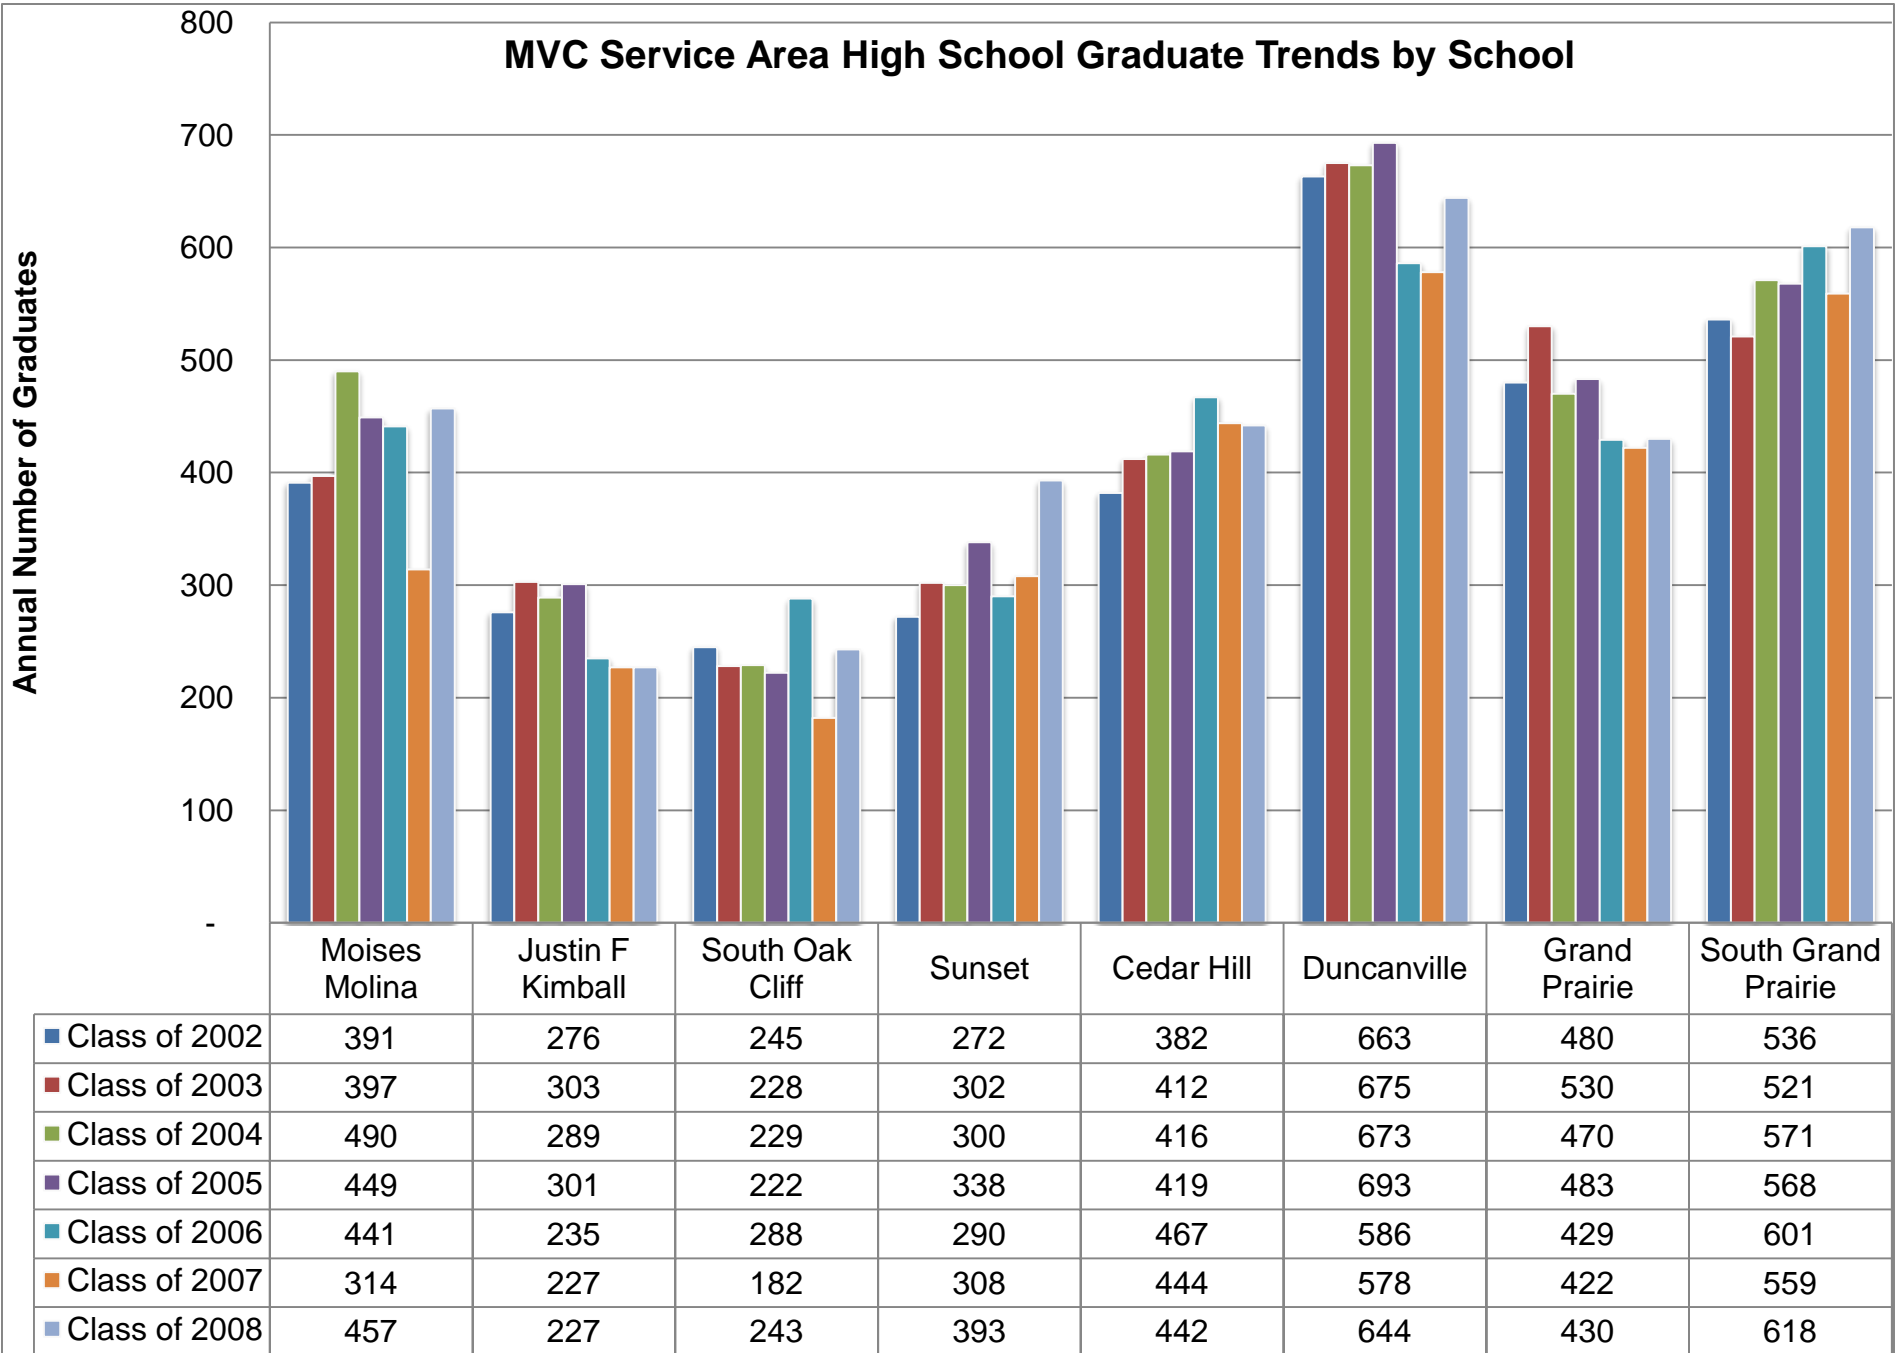

Source: TEA - AEIS Campus Profile Reports

MVC Service Area High Schools' Summary Enrollment by Grade

	2002-03	2003-04	2004-05	2005-06	2006-07	2007-08
■ 9th Grade	6,908	6,405	6,716	6,624	6,392	6,266
■ 10th Grade	4,733	5,171	5,000	5,430	5,217	5,622
■ 11th Grade	3,997	4,139	4,190	4,238	4,531	4,261
■ 12th Grade	3,205	3,465	3,575	3,835	3,614	3,871

MVC Service Area High School Graduate Trends by School

Mountain View College Service Area Public High School Enrollment and Graduate Trends

Source: TEA - AEIS Campus Profile Reports

MVC Service Area High Schools	High School Graduates - Class of:						Total Students Enrolled:					
	2002	2003	2004	2005	2006	2007	2002-03	2003-04	2004-05	2005-06	2006-07	2007-08
MVC Early College HS	NA	NA	NA	NA	NA	NA	NA	NA	NA	NA	105	208
Moises Molina	391	397	490	449	441	314	2,578	2,638	2,613	2,417	1,993	1,845
Justin F Kimball	276	303	289	301	235	227	1,679	1,750	1,685	1,634	1,542	1,510
South Oak Cliff	245	228	229	222	288	182	1,353	1,315	1,339	1,533	1,212	1,380
Sunset	272	302	300	338	290	308	2,080	2,053	2,069	2,111	2,228	2,278
Cedar Hill	382	412	416	419	467	444	2,238	2,279	2,309	2,460	2,463	2,514
Duncanville	663	675	673	693	586	578	3,392	3,509	3,598	3,736	3,756	3,629
Grand Prairie	480	530	470	483	429	422	2,807	2,765	2,799	2,959	2,967	3,047
South Grand Prairie	536	521	571	568	601	559	2,716	2,871	3,069	3,277	3,488	3,609
Total	3,245	3,368	3,438	3,473	3,337	3,034	18,843	19,180	19,481	20,127	19,754	20,020