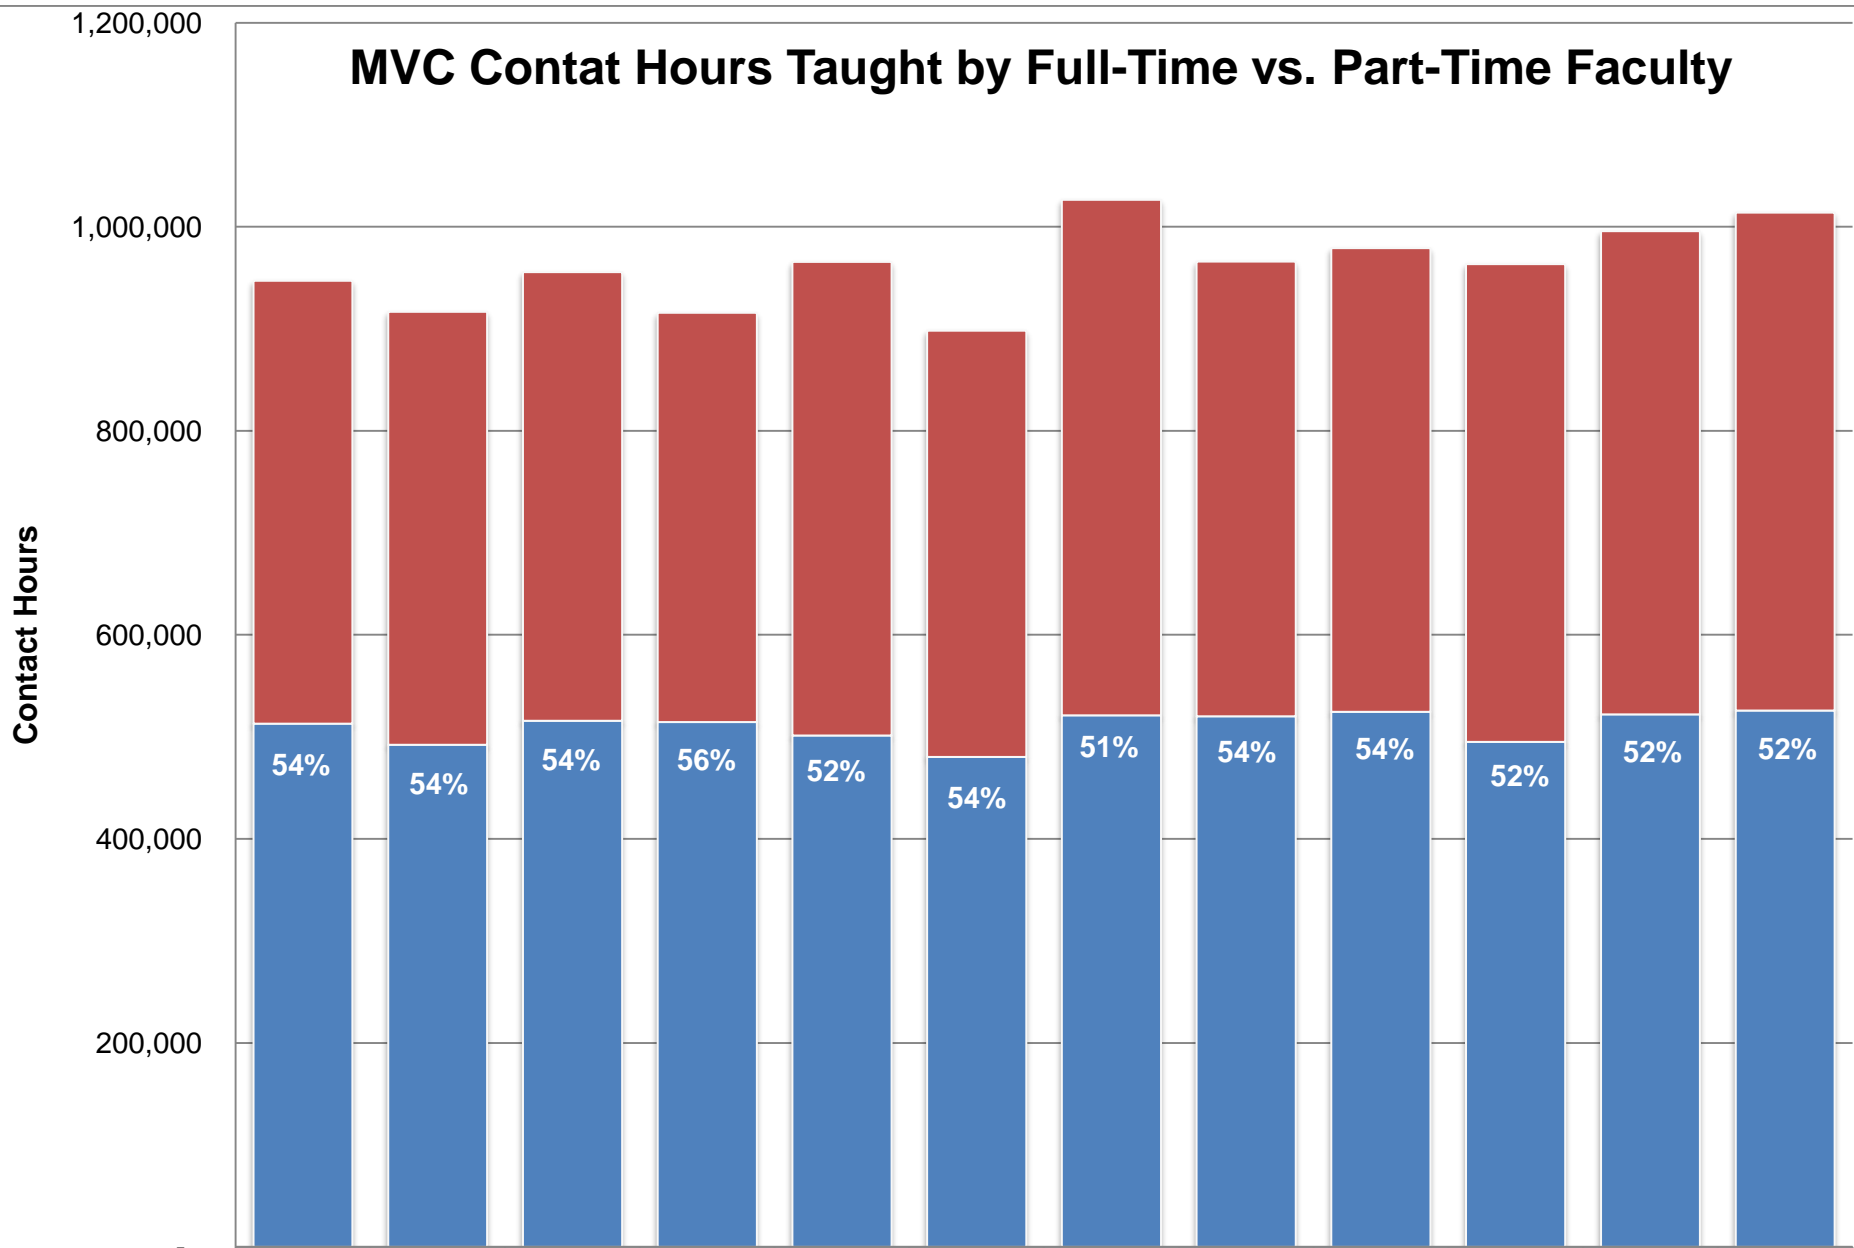

MVC Contact Hours Taught by Full-Time vs. Part-Time Faculty

■ Part-time Faculty

■ Full-time Faculty