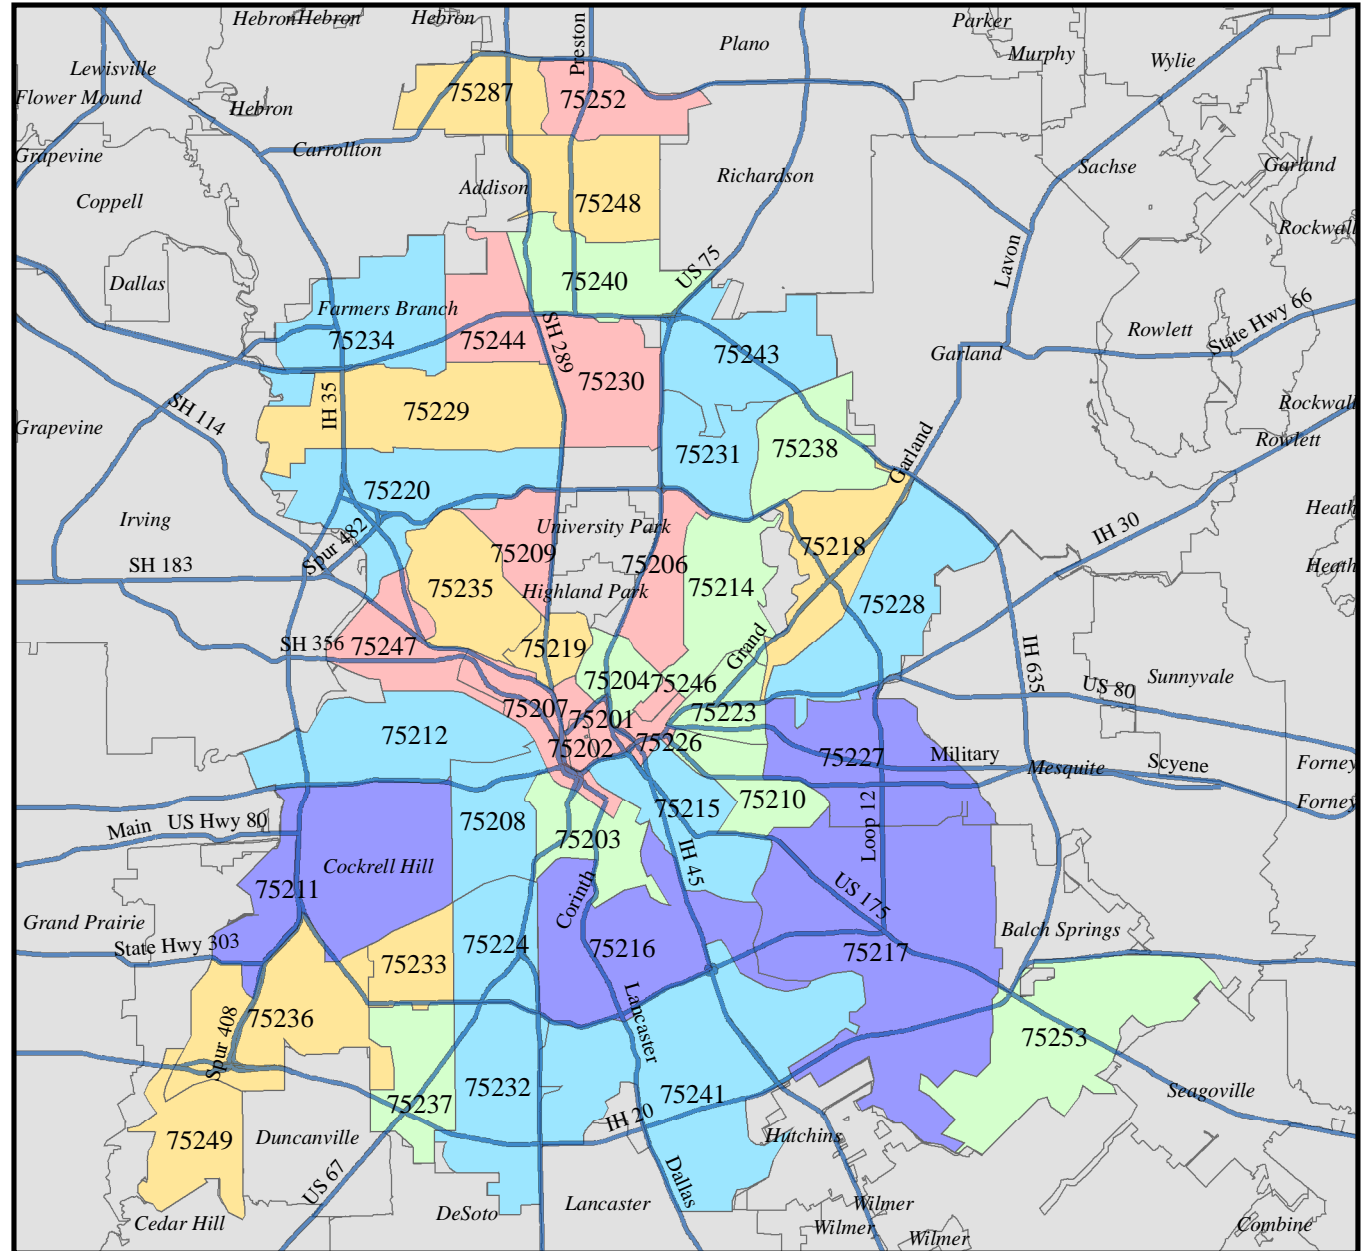

City of Dallas Juvenile Referrals by Zip Code, 2002 - 2003

FCE
 FOUNDATION
 FOR
 COMMUNITY
 EMPOWERMENT