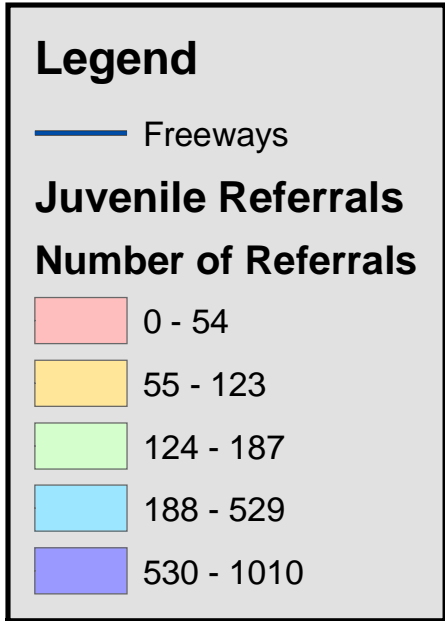

City of Dallas Juvenile Referrals by Zip Code, 2002 - 2003

FCE
 FOUNDATION
 FOR
 COMMUNITY
 EMPOWERMENT