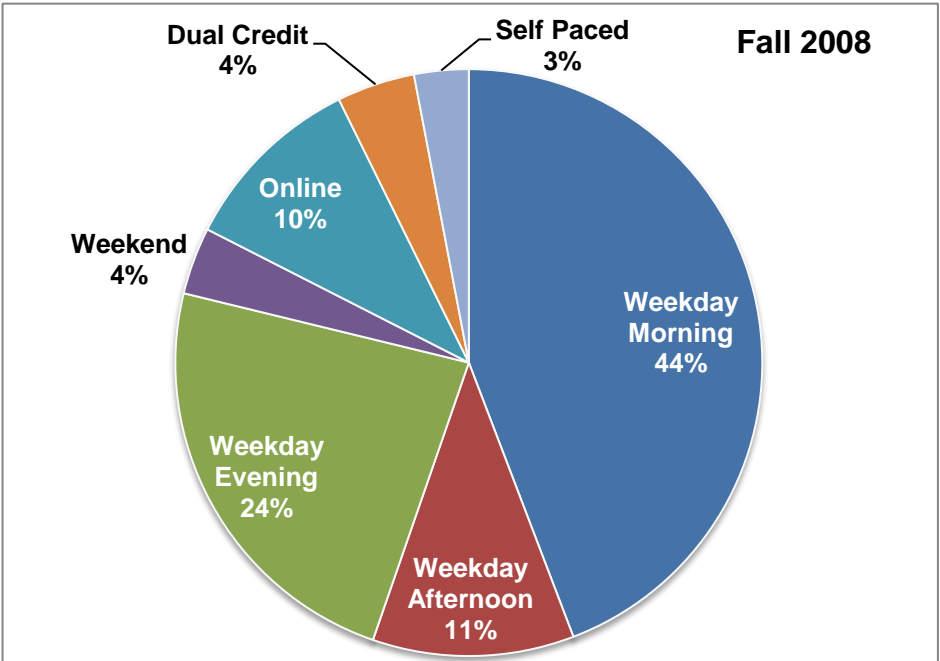

Mountain View College - Course Enrollment by Schedule Type and by Division