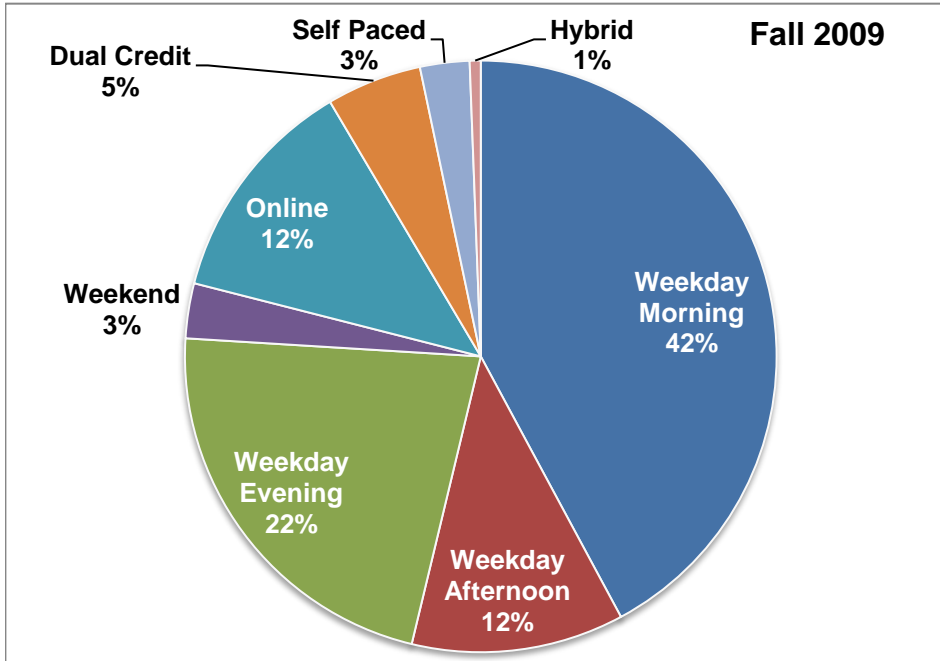

## Mountain View College - Fall and Spring Credit Student Headcount Trends

September 23, 2009

### Mountain View College - Additional Student Characteristics

**Mountain View College - Course Enrollment by Schedule Type and by Division**