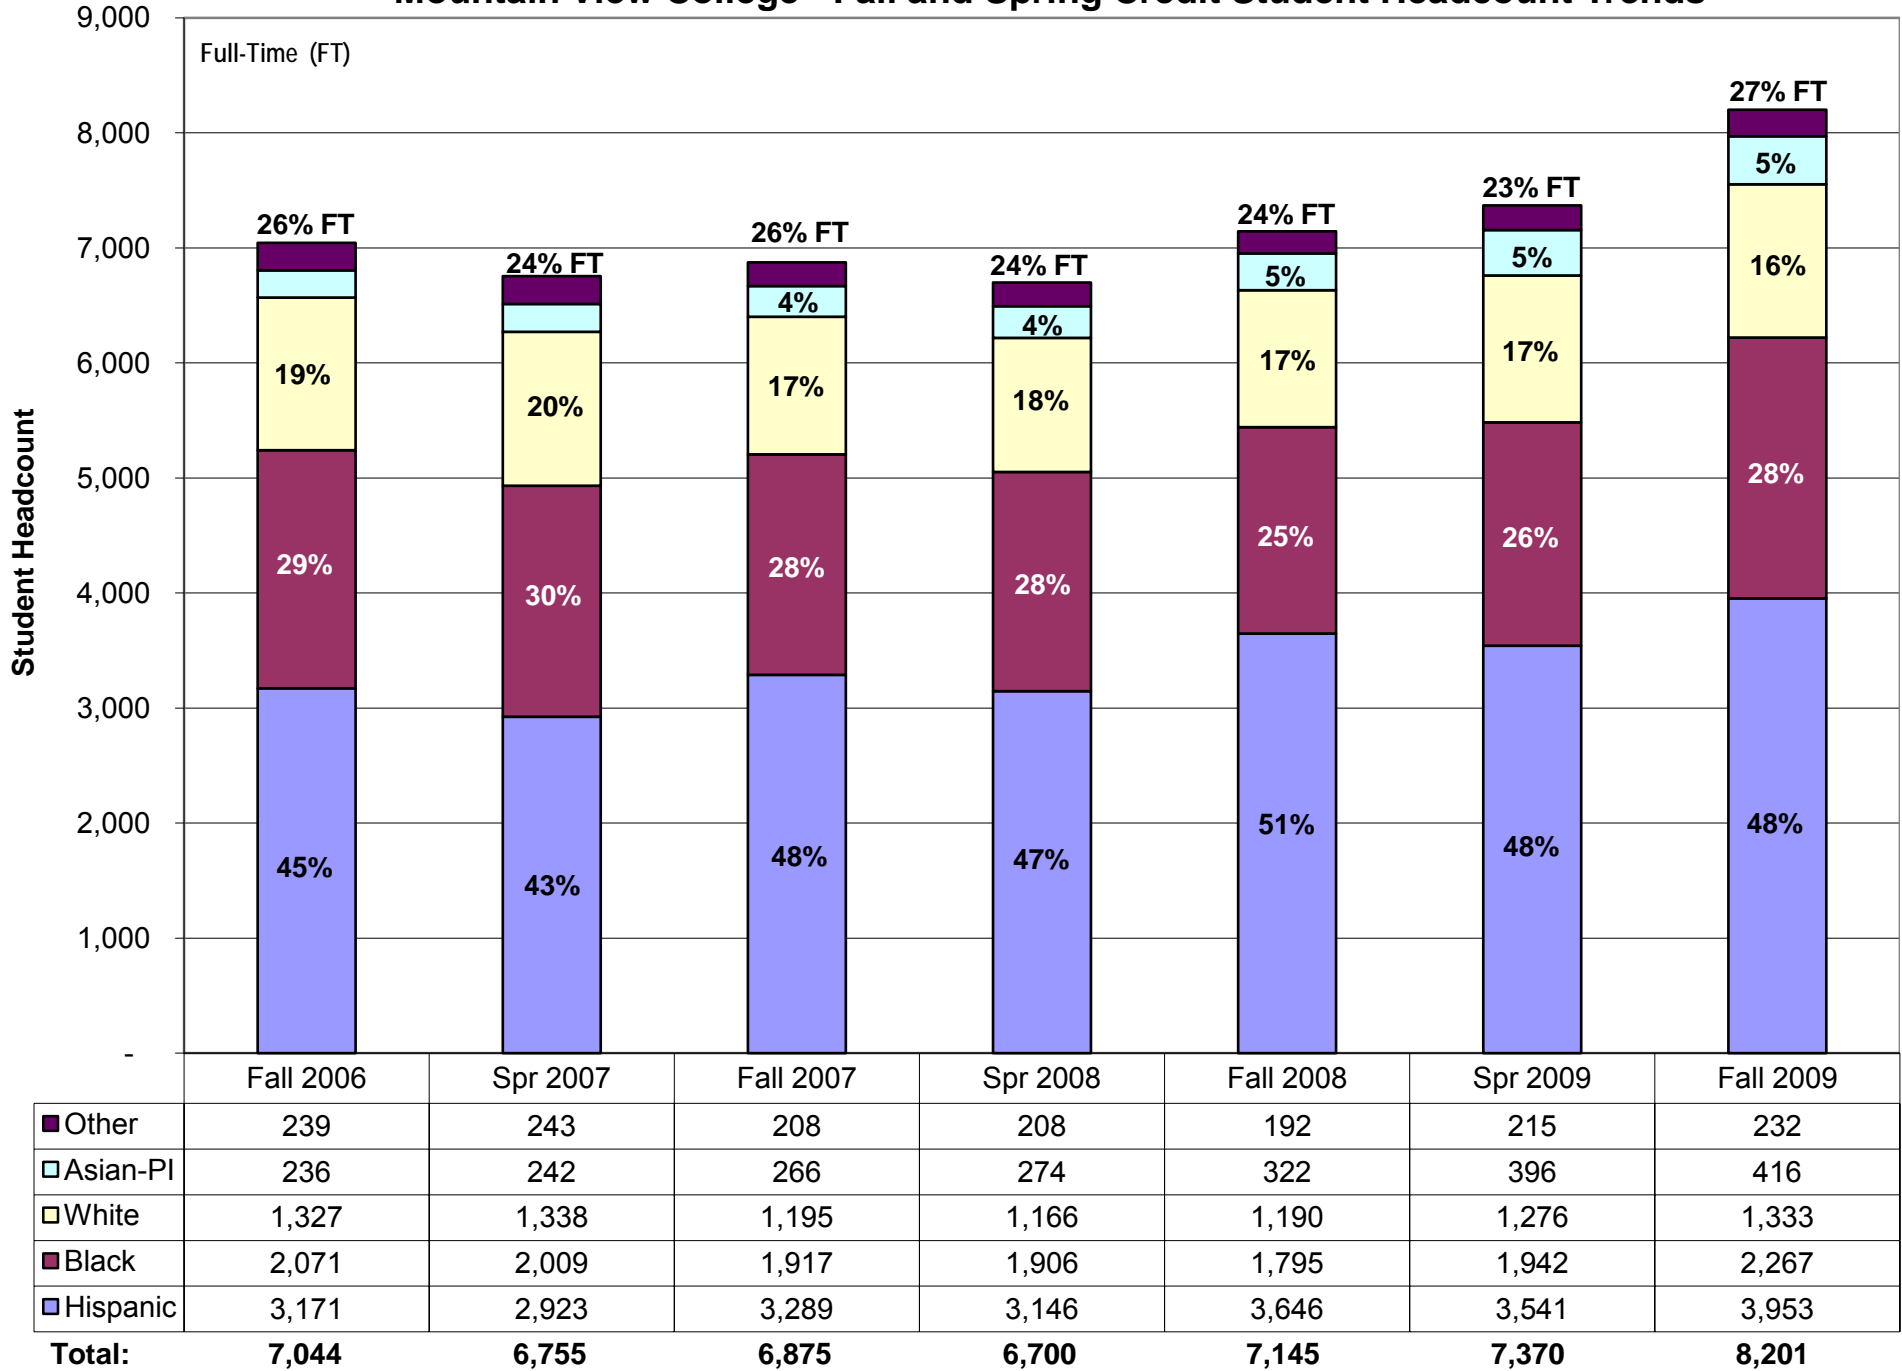

## Mountain View College - Fall and Spring Credit Student Headcount Trends

September 23, 2009

### Mountain View College - Additional Student Characteristics

**Mountain View College - Course Enrollment by Schedule Type and by Division**