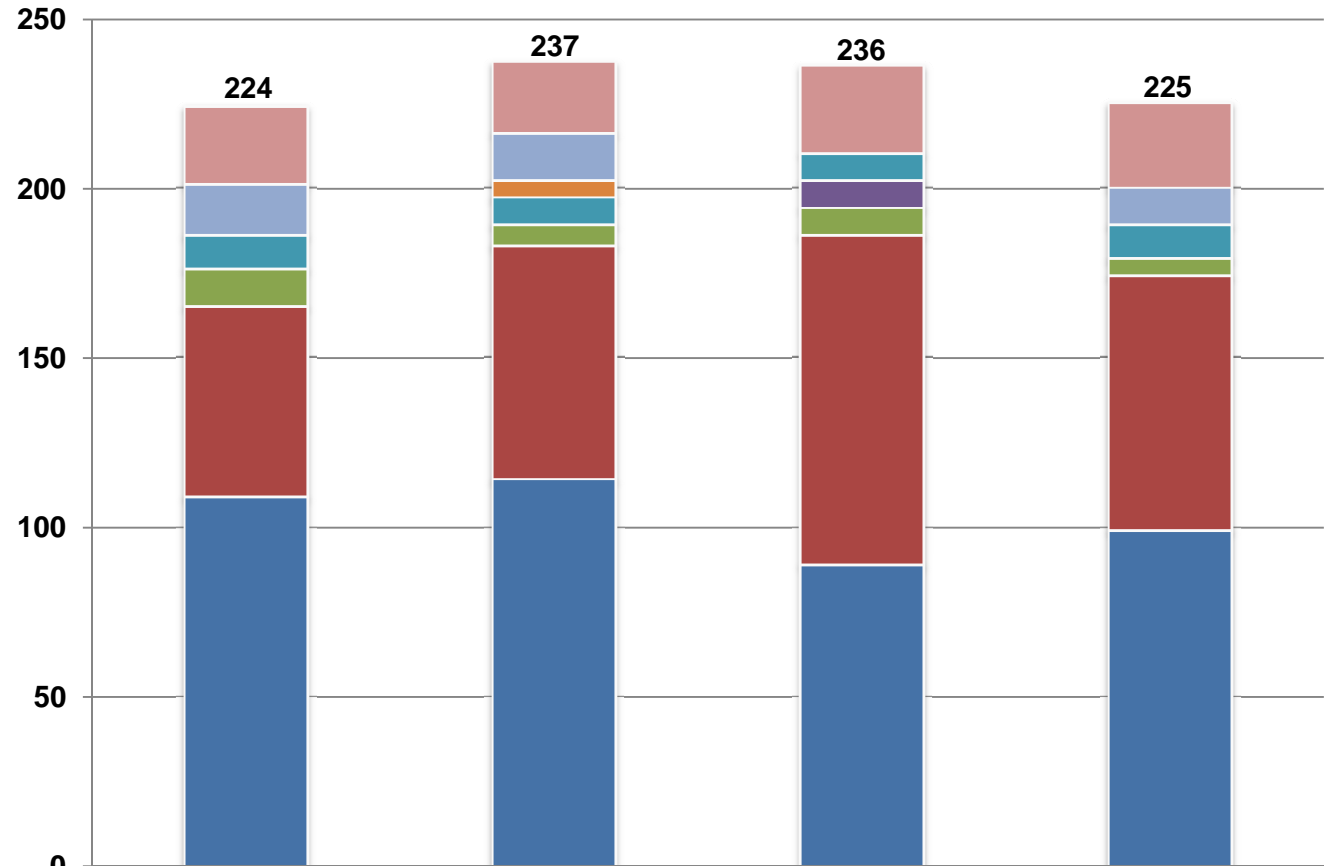

Students who are coded as 1st time transfer on CBM001 University report, and tracked back 6 years to identify those who had previously earned 30+ credit hours at MVC.

Number of First-Time Transfer Students from Mountain View College

	Fall 2004	Fall 2005	Fall 2006	Fall 2007
Other Texas Public Universities (<5 students from MVC)	23	21	26	25
U.T. Dallas	15	14		11
Texas Southern University		5		
Texas Woman's University	10	8	8	10
Texas State - San Marcos			8	
Texas A&M Commerce	11	6	8	5
University of North Texas	56	69	97	75
U.T. Arlington	109	114	89	99