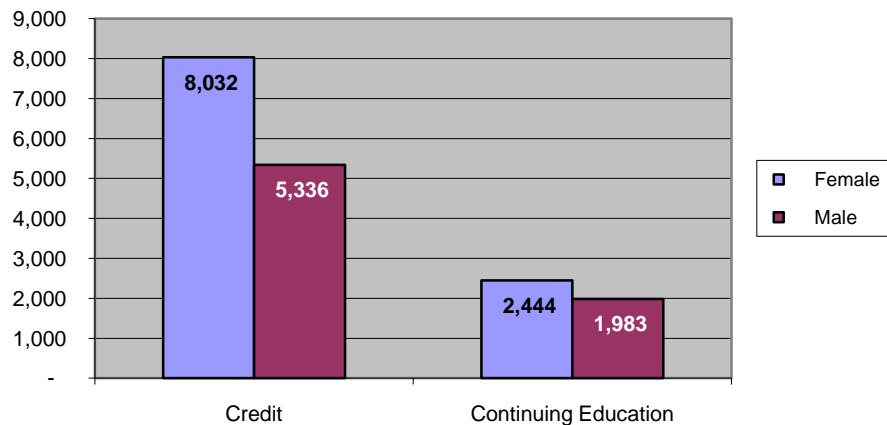

Mountain View College

DALLAS COUNTY COMMUNITY COLLEGES

Annual Unduplicated Student Headcount Profile Academic Year 2008 - 2009

2008 - 2009	Credit		Continuing Education	
Annual Unduplicated Total	13,368		4,427	
	#	%	#	%
Gender				
Female	8,032	60.1%	2,444	55.2%
Male	5,336	39.9%	1,983	44.8%
Ethnicity				
White-not Hispanic	2,653	19.8%	621	14.0%
African-American	3,795	28.4%	950	21.5%
Hispanic	5,791	43.3%	2,462	55.6%
Asian / Pacific Islander	721	5.4%	144	3.3%
American Indian	55	0.4%	14	0.3%
Non Res Alien / For Nat	68	0.5%	9	0.2%
Unknown	285	2.1%	227	5.1%
Age Group (as of 7/23/2008)				
15 or less	132	1.0%	1,091	24.6%
16-20	4,404	32.9%	304	6.9%
21-25	3,893	29.1%	533	12.0%
26-30	1,839	13.8%	536	12.1%
31-35	1,103	8.3%	478	10.8%
36-40	776	5.8%	378	8.5%
41-45	473	3.5%	319	7.2%
46-50	337	2.5%	280	6.3%
51-64	347	2.6%	443	10.0%
65+	64	0.5%	65	1.5%

**Gender of Credit and Continuing Education Students for
Academic Year 2008 - 2009**

**Annual Unduplicated Student Headcount Profile
Academic Year 2008 - 2009**

**Ethnicity of Credit and Continuing Education Students for
Academic Year 2008 - 2009**