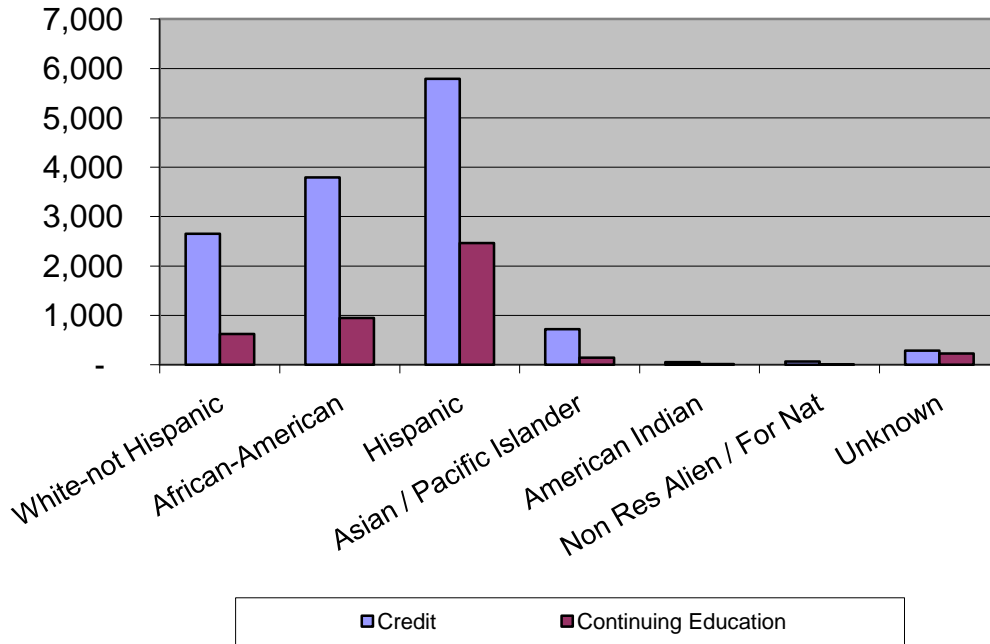

**Annual Unduplicated Student Headcount Profile
Academic Year 2008 - 2009**

**Ethnicity of Credit and Continuing Education Students for
Academic Year 2008 - 2009**