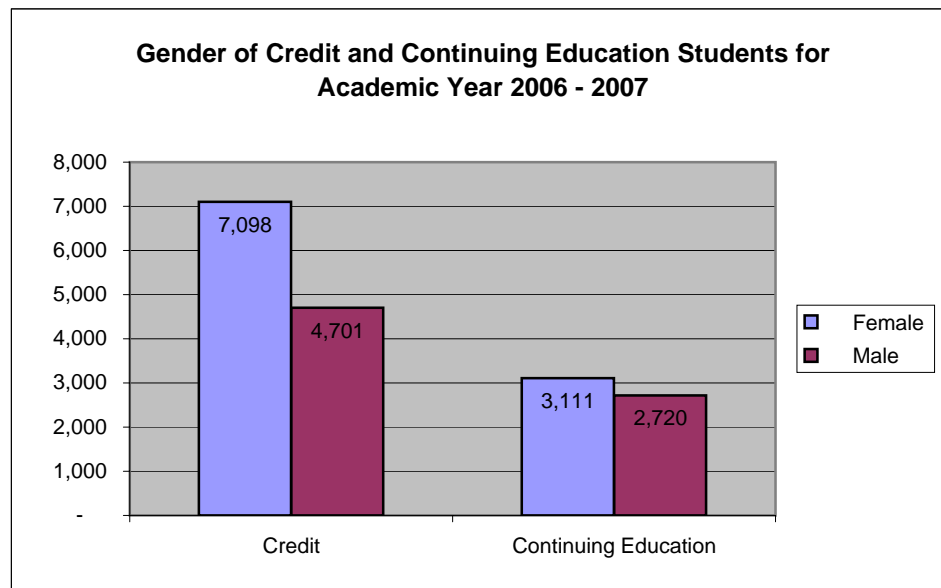

Mountain View College

DALLAS COUNTY COMMUNITY COLLEGES

Annual Unduplicated Student Headcount Profile Academic Year 2006 - 2007

2006 - 2007	Credit		Continuing Education	
Annual Unduplicated Total	11799		5831	
	#	%	#	%
Gender				
Female	7,098	60.2%	3,111	53.4%
Male	4,701	39.8%	2,720	46.6%
Ethnicity				
White-not Hispanic	2,441	20.7%	1,344	23.0%
African-American	3,639	30.8%	1,194	20.5%
Hispanic	4,815	40.8%	2,668	45.8%
Asian / Pacific Islander	490	4.2%	176	3.0%
American Indian	49	0.4%	18	0.3%
Non Res Alien / For Nat	77	0.7%	11	0.2%
Unknown	288	2.4%	420	7.2%
Age Group (as of 5/15/2006)				
15 or less	114	1.0%	857	14.7%
16-20	3941	33.4%	254	4.4%
21-25	3577	30.3%	609	10.4%
26-30	1529	13.0%	743	12.7%
31-35	992	8.4%	591	10.1%
36-40	636	5.4%	547	9.4%
41-45	408	3.5%	539	9.2%
46-50	280	2.4%	539	9.2%
51-64	282	2.4%	978	16.8%
65+	40	0.3%	174	3.0%