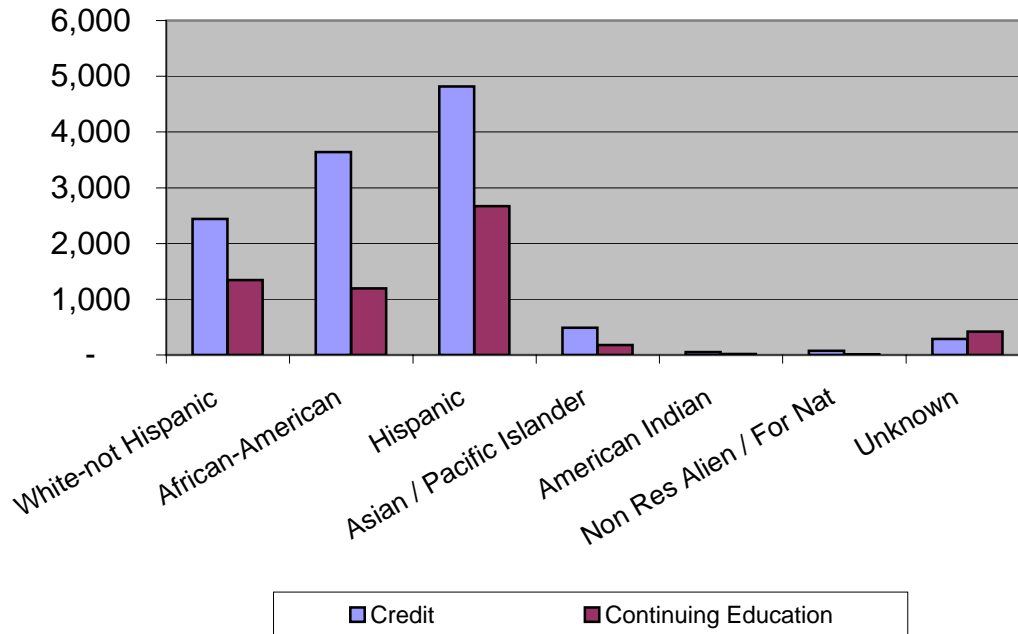

Mountain View College

DALLAS COUNTY COMMUNITY COLLEGES

Annual Unduplicated Student Headcount Profile Academic Year 2006 - 2007

Ethnicity of Credit and Continuing Education Students for Academic Year 2006 - 2007