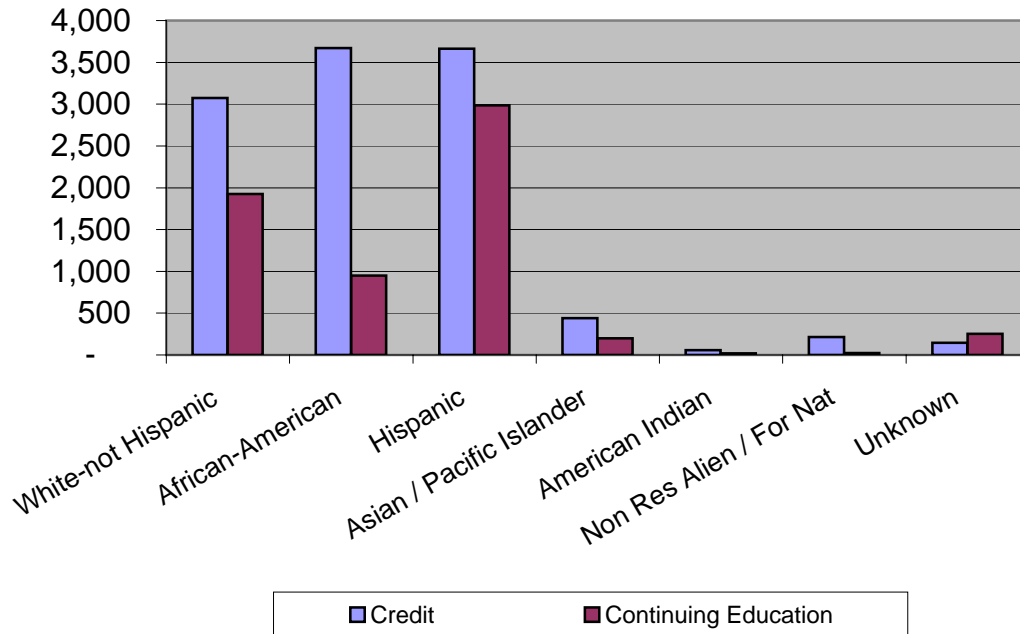

Mountain View College

DALLAS COUNTY COMMUNITY COLLEGES

Annual Unduplicated Student Headcount Profile Academic Year 2001 - 2002

Ethnicity of Credit and Continuing Education Students for Academic Year 2001 - 2002