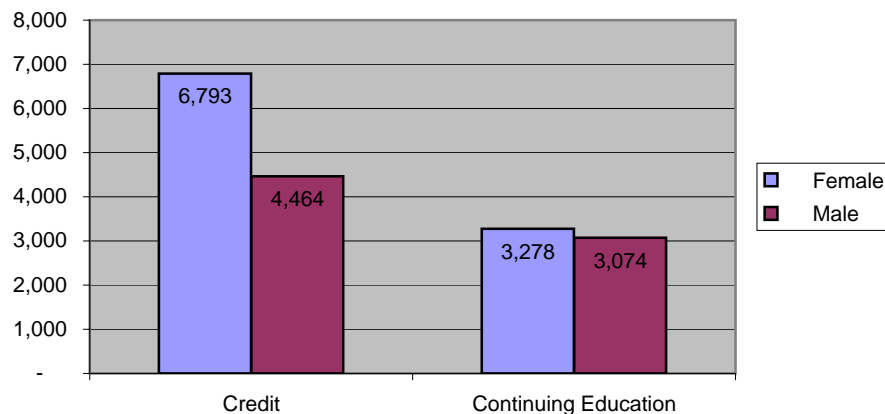

Mountain View College

DALLAS COUNTY COMMUNITY COLLEGES

Annual Unduplicated Student Headcount Profile Academic Year 2001 - 2002

2001 - 2002	Credit		Continuing Education	
Annual Unduplicated Total	11257		6352	
	#	%	#	%
Gender				
Female	6,793	60.3%	3,278	51.6%
Male	4,464	39.7%	3,074	48.4%
Ethnicity				
White-not Hispanic	3,073	27.3%	1,925	30.3%
African-American	3,669	32.6%	950	15.0%
Hispanic	3,663	32.5%	2,985	47.0%
Asian / Pacific Islander	439	3.9%	198	3.1%
American Indian	56	0.5%	18	0.3%
Non Res Alien / For Nat	213	1.9%	24	0.4%
Unknown	144	1.3%	252	4.0%
Age Group (as of 5/15/2002)				
15 or less	22	0.2%	395	6.2%
16-20	3849	34.2%	541	8.5%
21-25	3244	28.8%	888	14.0%
26-30	1418	12.6%	868	13.7%
31-35	881	7.8%	723	11.4%
36-40	630	5.6%	705	11.1%
41-45	434	3.9%	704	11.1%
46-50	336	3.0%	499	7.9%
51-64	279	2.5%	880	13.9%
65+	164	1.5%	147	2.3%

**Gender of Credit and Continuing Education Students for
Academic Year 2001 - 2002**