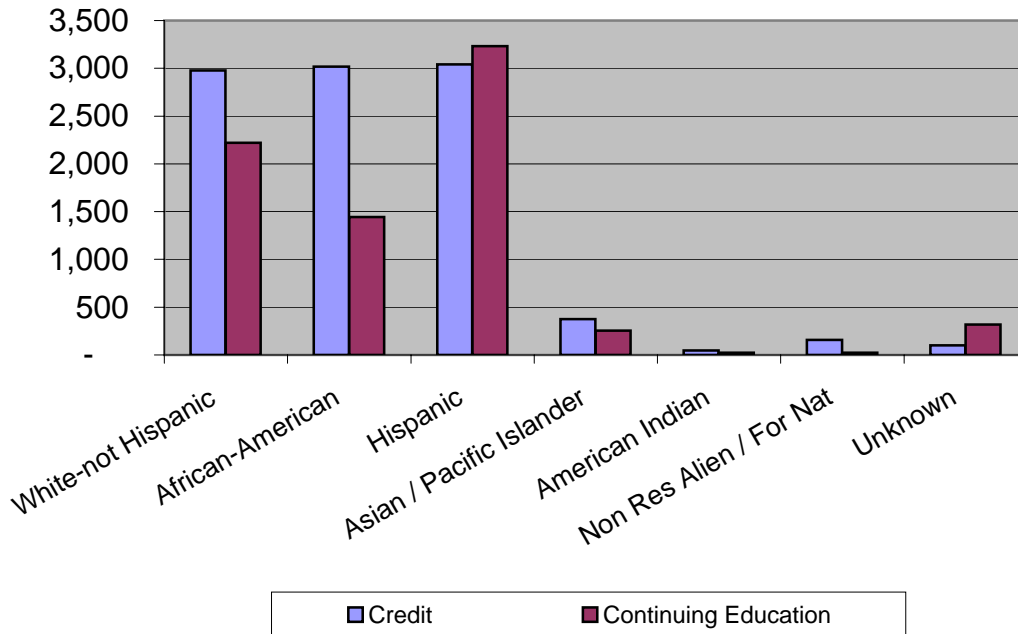

**Annual Unduplicated Student Headcount Profile
Academic Year 2000 - 2001**

**Ethnicity of Credit and Continuing Education Students for
Academic Year 2000 - 2001**