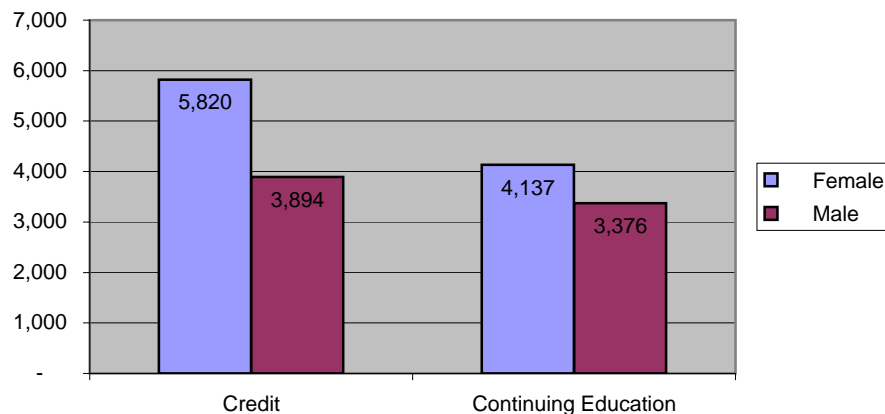

Mountain View College

DALLAS COUNTY COMMUNITY COLLEGES

Annual Unduplicated Student Headcount Profile Academic Year 2000 - 2001

2000 - 2001	Credit		Continuing Education	
Annual Unduplicated Total	9714		7513	
	#	%	#	%
Gender				
Female	5,820	59.9%	4,137	55.1%
Male	3,894	40.1%	3,376	44.9%
Ethnicity				
White-not Hispanic	2,976	30.6%	2,220	29.5%
African-American	3,018	31.1%	1,442	19.2%
Hispanic	3,040	31.3%	3,232	43.0%
Asian / Pacific Islander	375	3.9%	256	3.4%
American Indian	47	0.5%	23	0.3%
Non Res Alien / For Nat	158	1.6%	23	0.3%
Unknown	100	1.0%	317	4.2%
Age Group (as of 5/15/2001)				
15 or less	25	0.3%	634	8.4%
16-20	3387	34.9%	606	8.1%
21-25	2790	28.7%	1018	13.5%
26-30	1176	12.1%	994	13.2%
31-35	761	7.8%	775	10.3%
36-40	535	5.5%	834	11.1%
41-45	381	3.9%	784	10.4%
46-50	267	2.7%	583	7.8%
51-64	255	2.6%	966	12.9%
65+	137	1.4%	318	4.2%

**Gender of Credit and Continuing Education Students for
Academic Year 2000 - 2001**

**Annual Unduplicated Student Headcount Profile
Academic Year 2000 - 2001**

**Ethnicity of Credit and Continuing Education Students for
Academic Year 2000 - 2001**